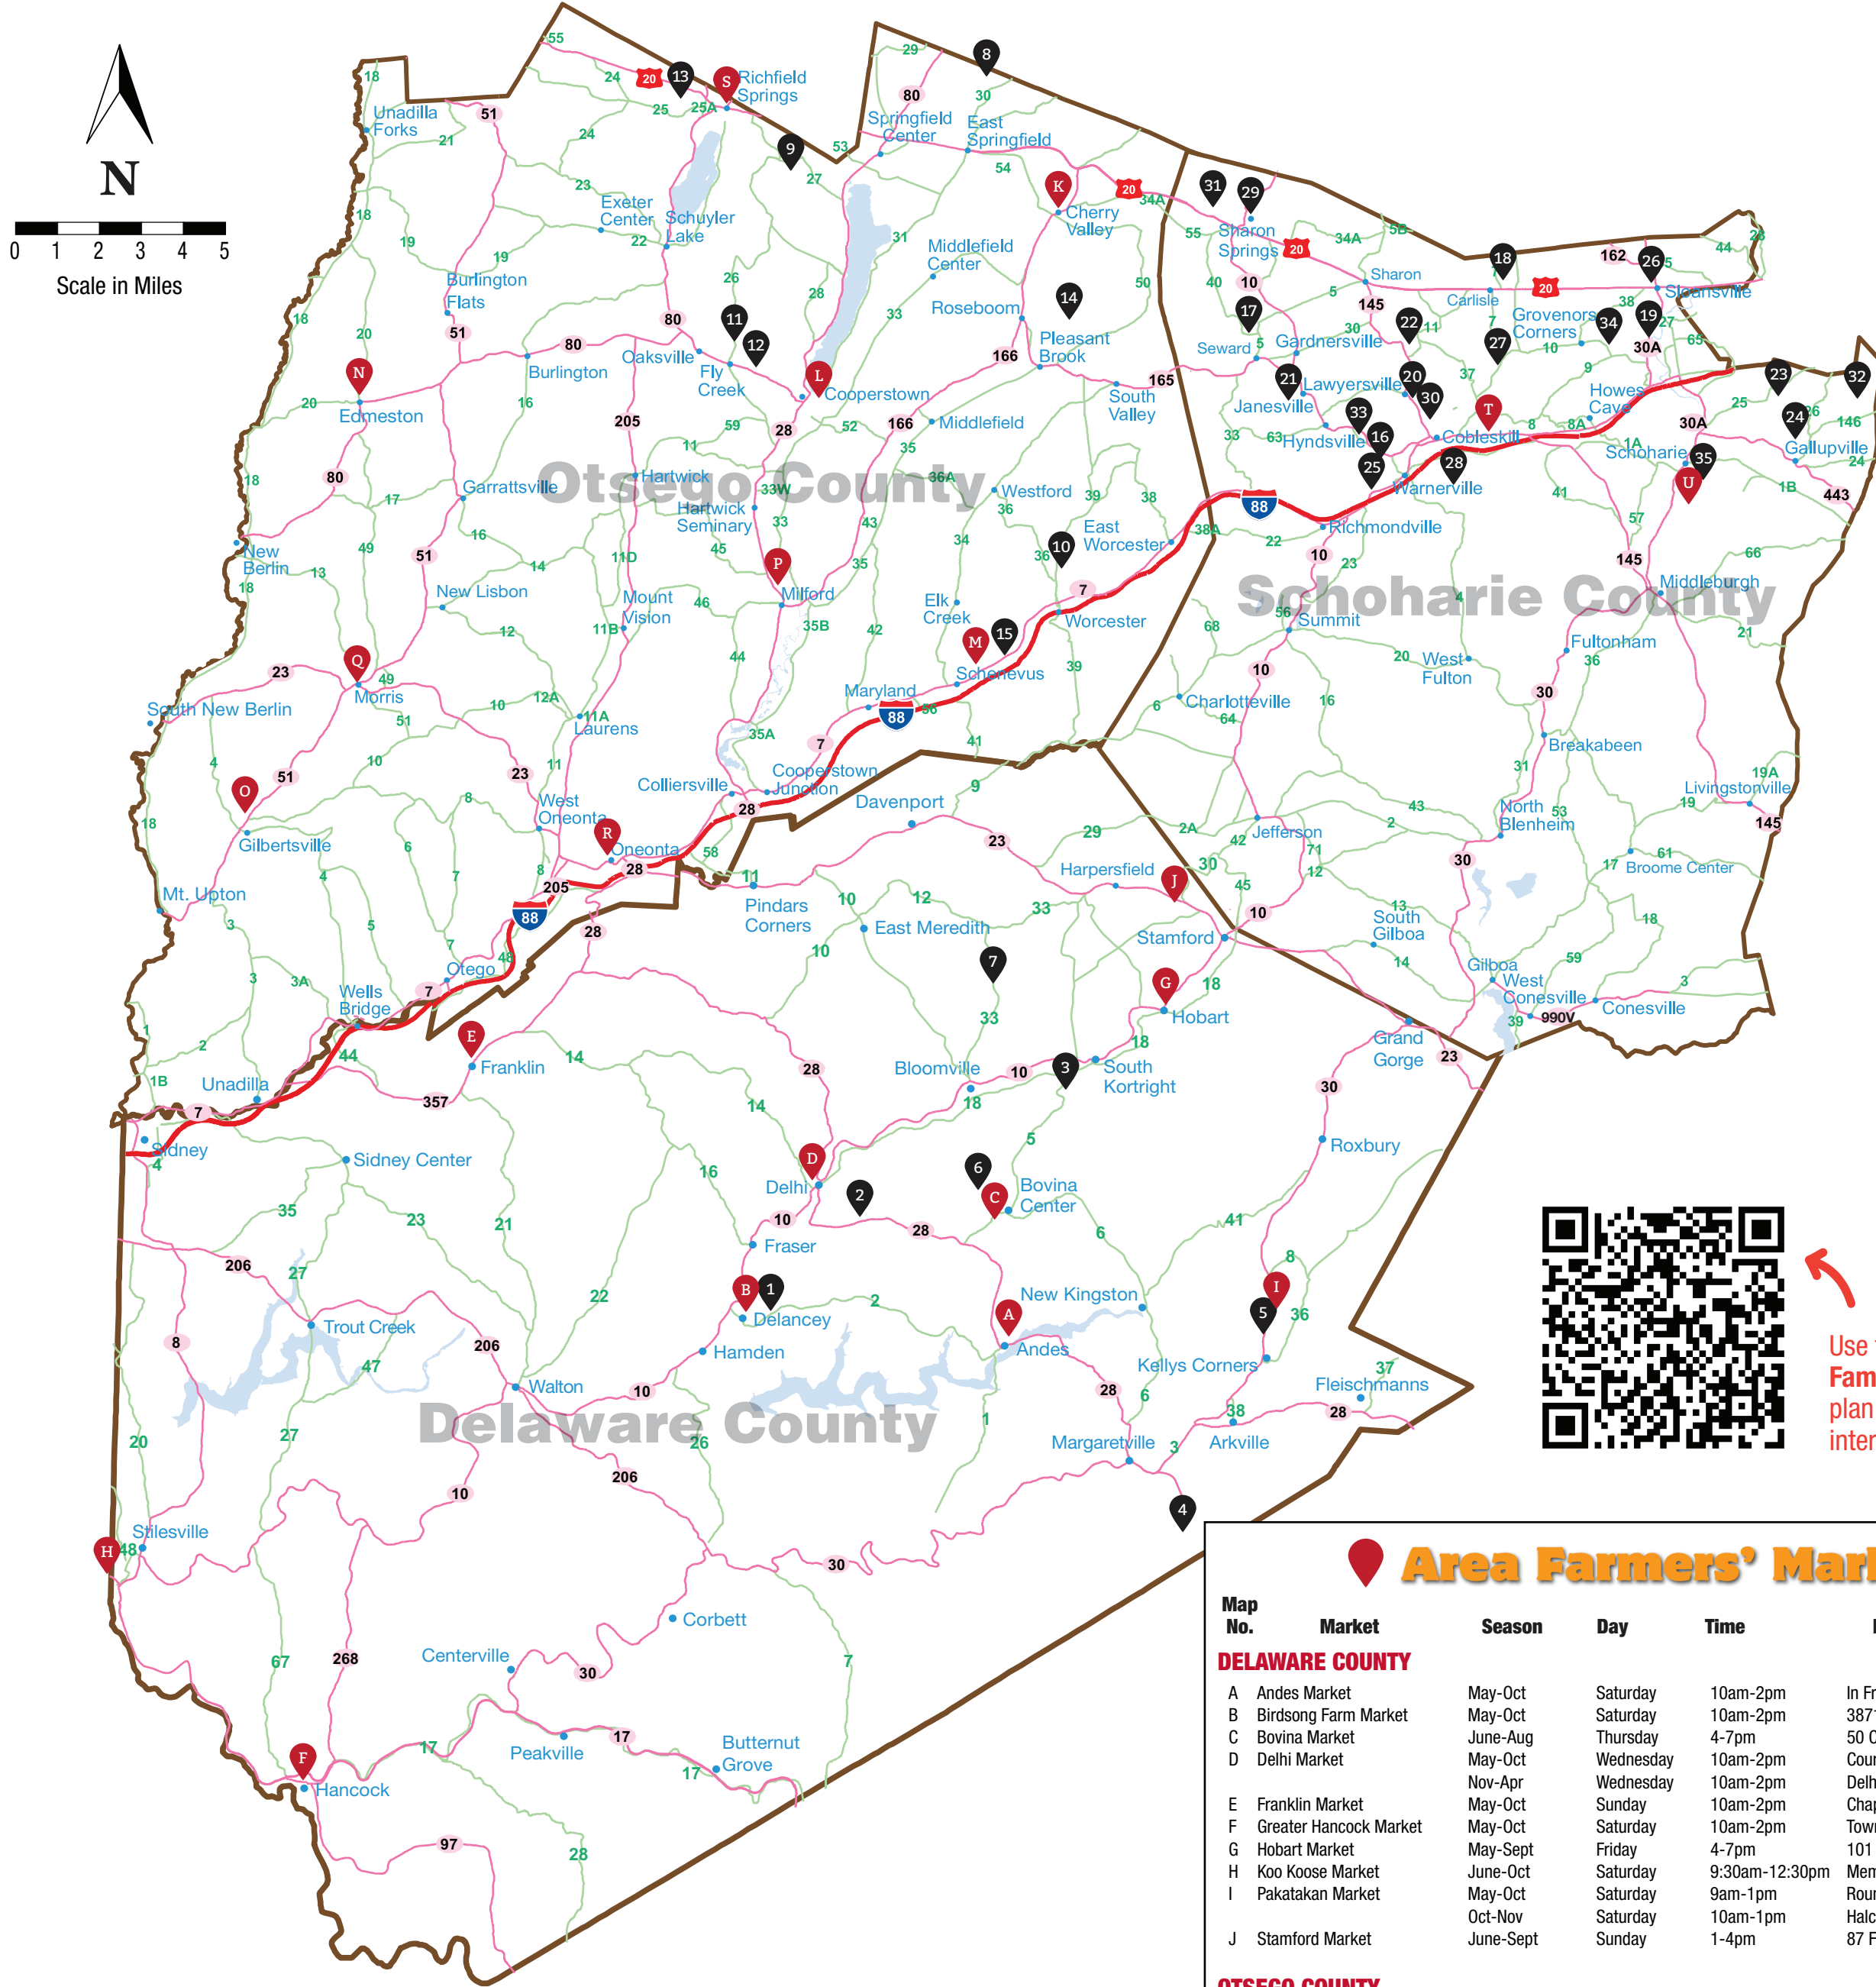

Hobart Rotary Sausage & Brew Festival - 2024
Sat. Aug 24 1-7pm
Local Craft Beers, Hard Cider, Wine
Live music, dancing, vendors
Town Park, 101 Maple Ave, Hobart NY
www.hobartrotary.com/festival

Maintaining a strong agriculture community and ensuring a vibrant future for Otsego County's Rural Landscape

50 YEARS

FENIMOREASSET.COM/50

Use this QR code, or visit FamilyFarmDay.org, to plan your stops using the interactive online map.

CCE in Action!

Cornell Cooperative Extension | Schoharie and Otsego Counties

Farm Guide designed by Cathleen Berry

Key to Farms

- DELAWARE COUNTY**
- 1 Brookside Maple and Farm
 - 2 Burn Ayr Farm
 - 3 Del-Rose Farm
 - 4 Honeybee Herbs
 - 5 Hubbell Family Farm Inc.
 - 6 Maplewood Farm & Orchard
 - 7 Sunrise Mountain Orchard
- OTSEGO COUNTY**
- 8 Augur Doody Farm
 - 9 Dream Weaver Farm
 - 10 Family Farmstead Dairy
 - 11 Fly Creek Cider Mill & Orchard
 - 12 Hulse Hill Farm
 - 13 Old Homestead Farm
 - 14 Stannard's Maple Farm
 - 15 Tauzel Farms
- SCHOHARIE COUNTY**
- 16 Abbas Acres
 - 17 Bison Island Ranch
 - 18 Broadwell Dairy & Orchard, LLC
 - 19 Central Bridge Farms
 - 20 Cold Spring Farm
 - 21 Earthly Remedies by Erin
 - 22 Empty Pockets Ranch
 - 23 The Farm at Hickory Knoll
 - 24 Fox Creek Farm
 - 25 Jubilee Farms
 - 26 Locust Spring Farm
 - 27 Maple Hill Syrup Farms
 - 28 Mickle Hollow Maple and Honey
 - 29 Parsons Vegetable Farm
 - 30 Rooted Acres
 - 31 Stone House Farm
 - 32 Sun Mountain Apiary and Honey Store
 - 33 Sunstruck Farm
 - 34 Van-Dale Farms
 - 35 Wayward Lane Brewing