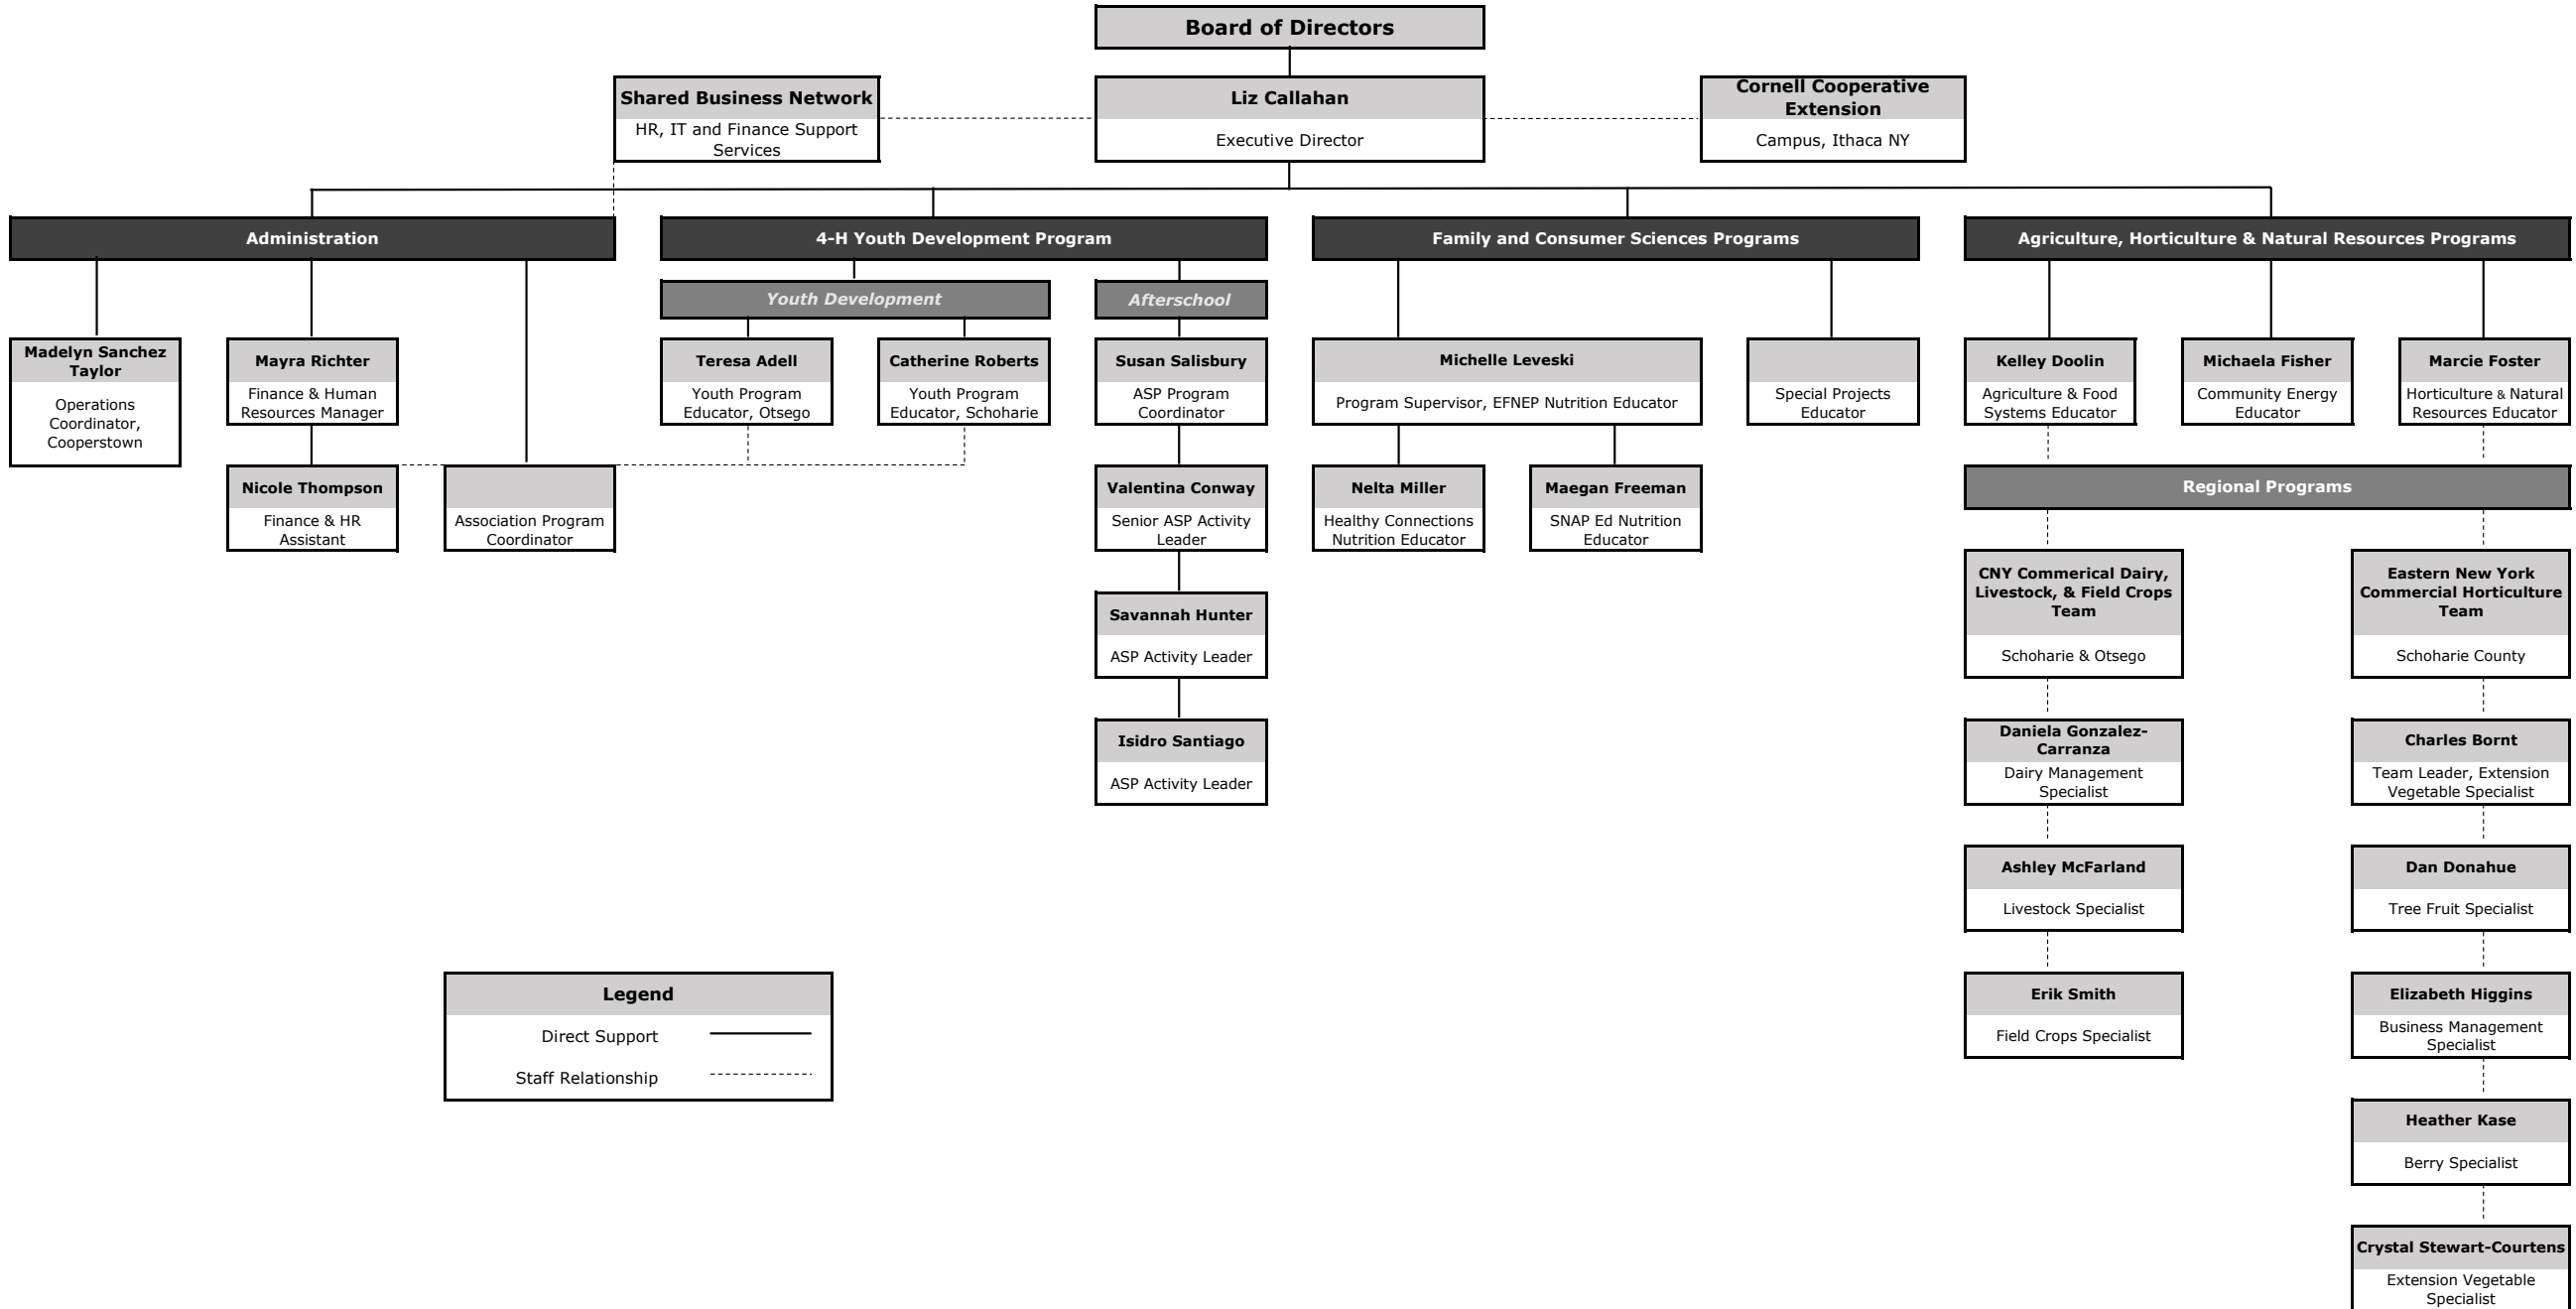

Cornell Cooperative Extension Schoharie and Otsego Counties

Organizational Chart 2025

Legend	
Direct Support	—————
Staff Relationship	- - - - -